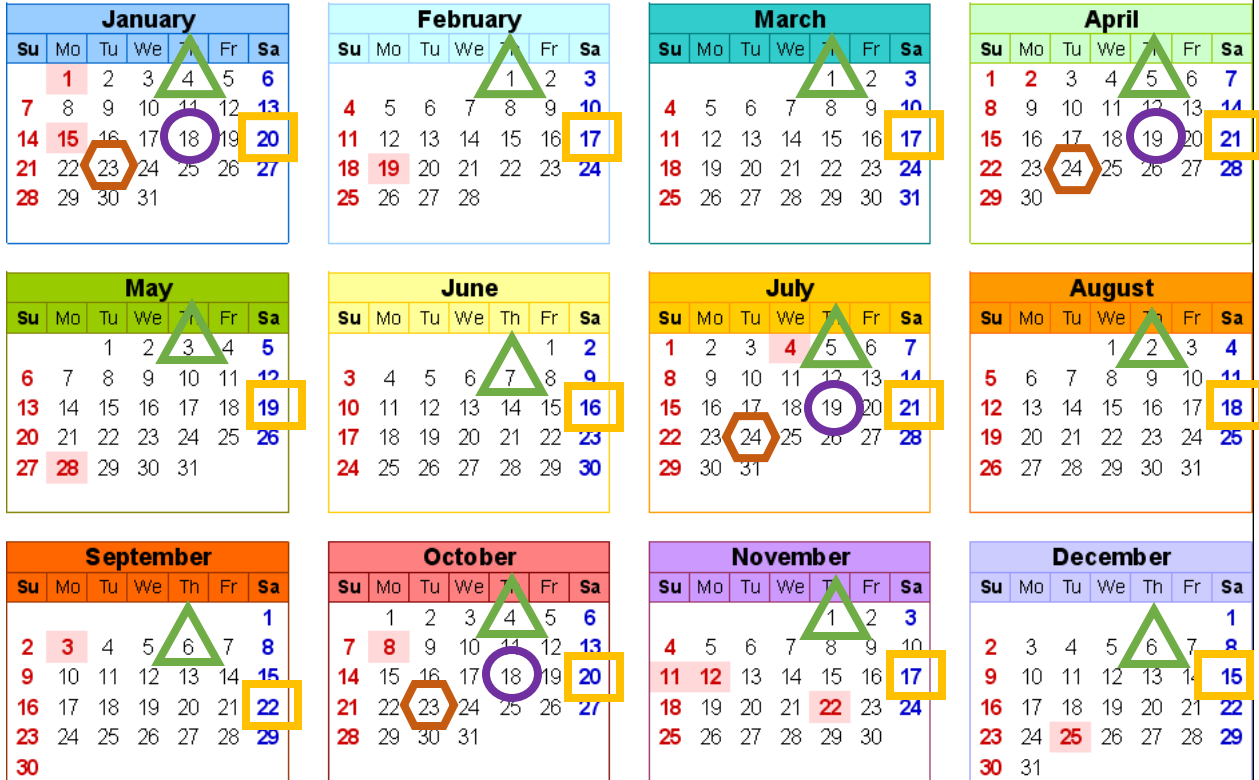

# 2018 Calendar

## Federal Holidays 2018

<b>Jan 1</b> New Year's Day	<b>May 28</b> Memorial Day	<b>Oct 8</b> Columbus Day	<b>Nov 22</b> Thanksgiving Day
<b>Jan 15</b> Martin Luther King Day	<b>Jul 4</b> Independence Day	<b>Nov 11</b> Veterans Day	<b>Dec 25</b> Christmas Day
<b>Feb 19</b> Presidents' Day	<b>Sep 3</b> Labor Day	<b>Nov 12</b> Veterans Day (observed)	

- RIS/PACS maintenance 
- EPIC Quarterly maintenance 
- EPIC Monthly maintenance 
- Infrastructure maintenance 5AM-8AM 